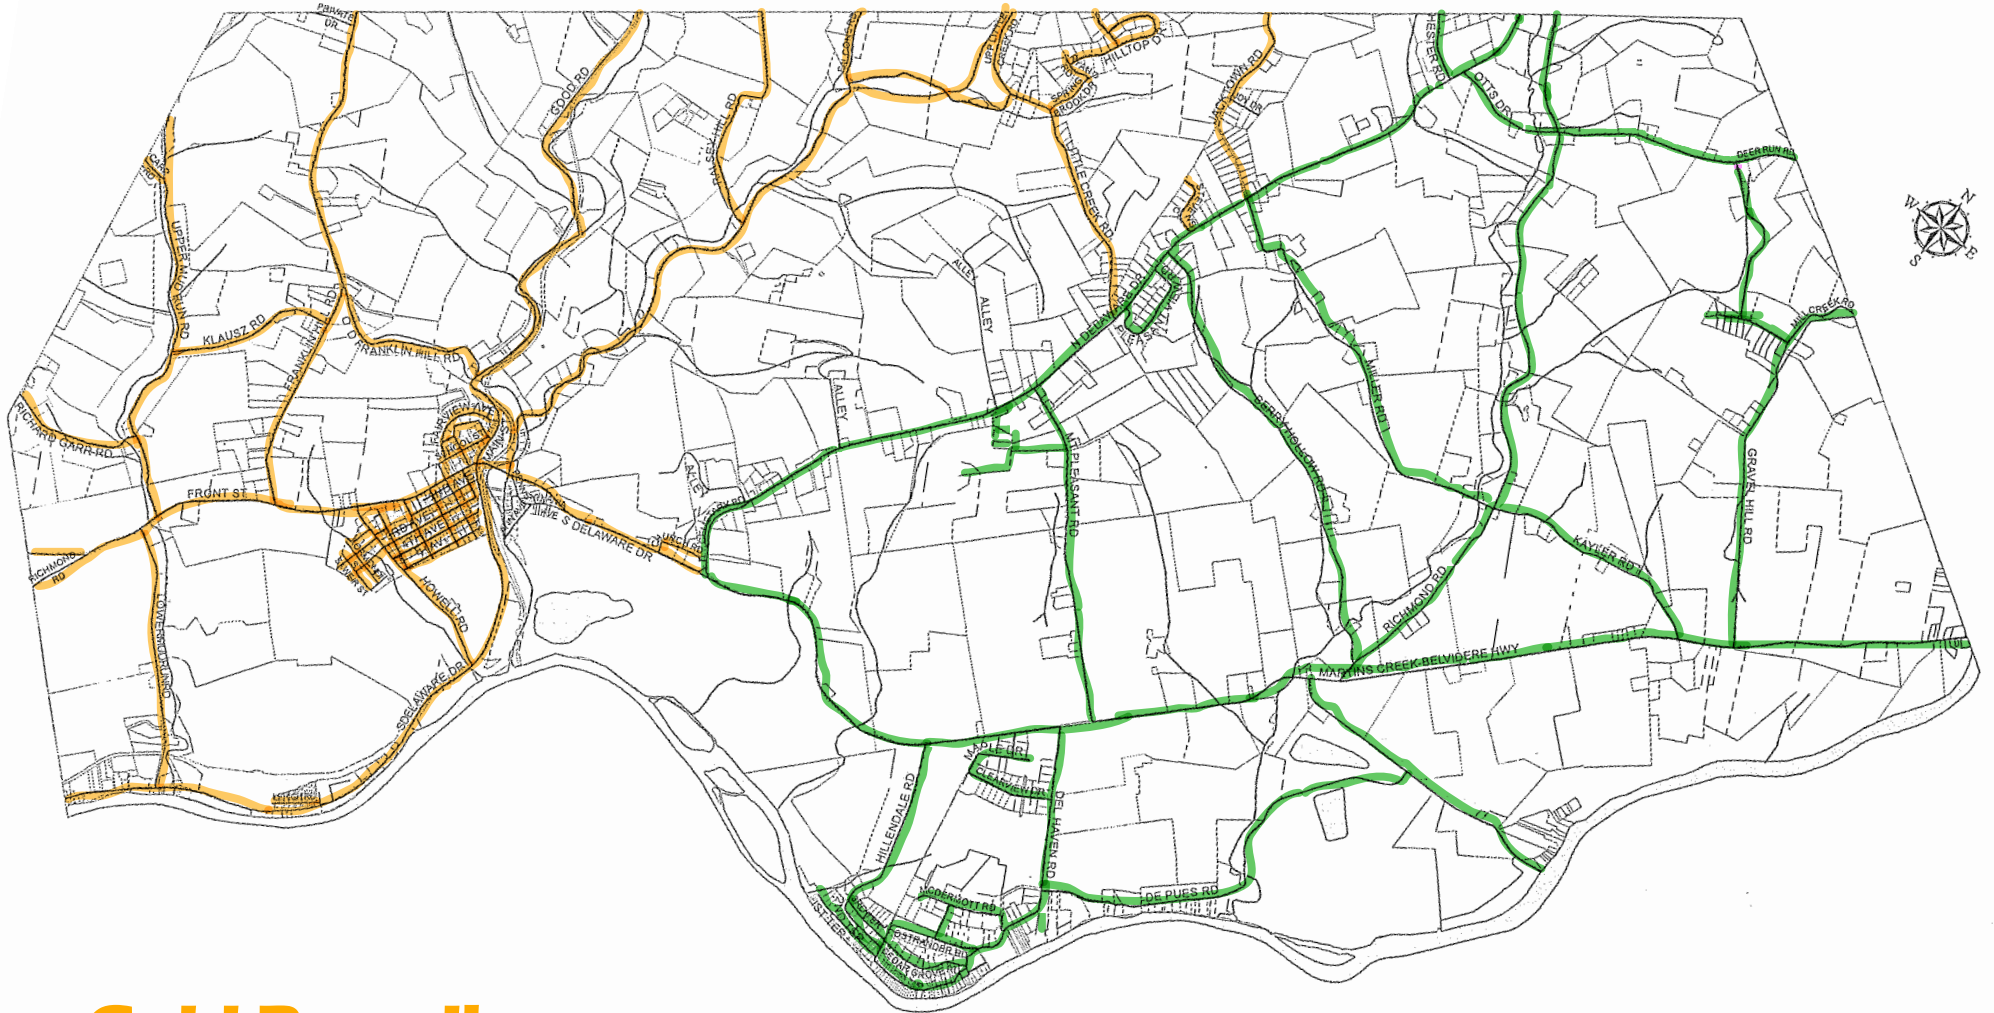

# LOWER MOUNT BETHEL TOWNSHIP SANITATION ROUTES

**Gold Recycling**

**Green Recycling**